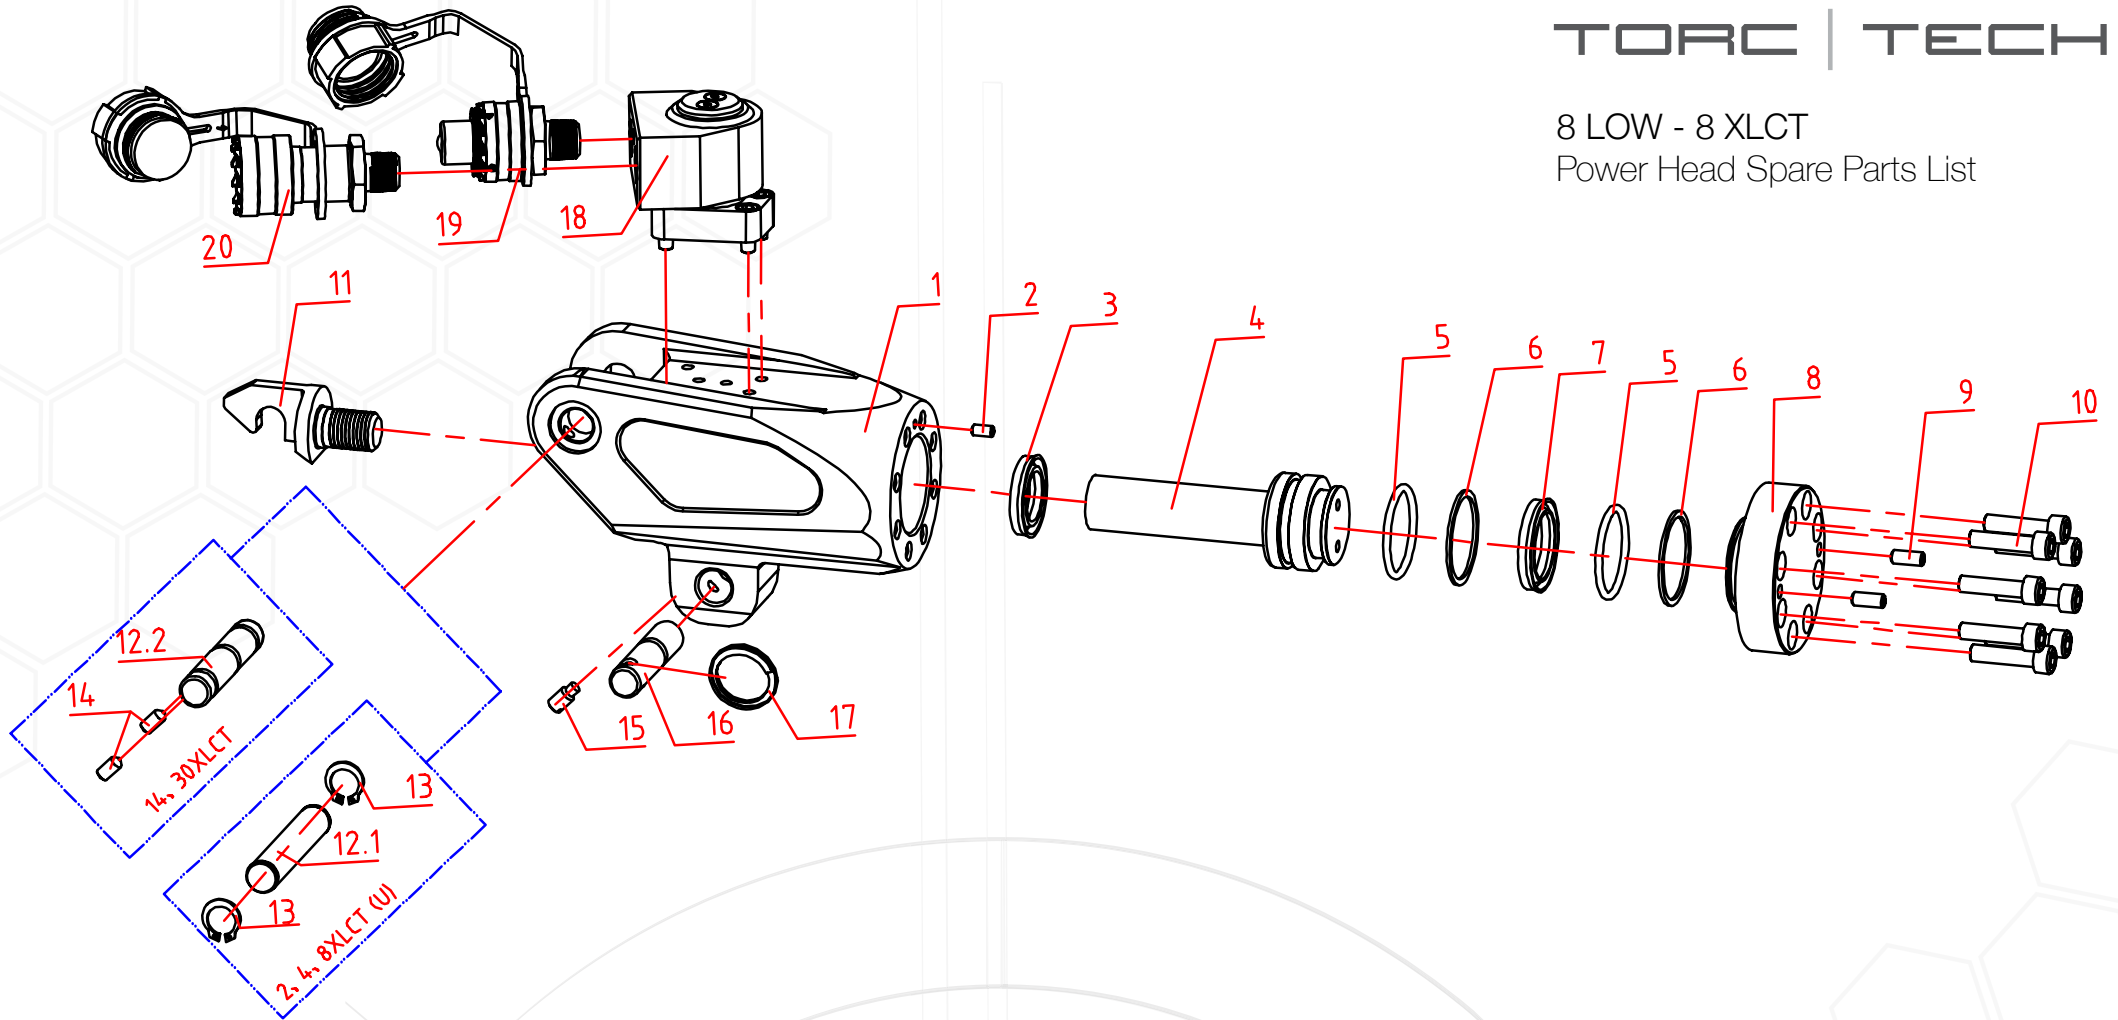

8 LOW - 8 XLCT

Cassette Spare Parts List

Part No	Description	Qty.
SP8LC-01.1	RIGHT SIDE PLATE	1
SP8LC-02	BRASS BUSHING	2
SP8LC-03	LEFT DRIVE PLATE	1
SP8LC-04	REACTION BLOCK EXTENSION	1
SP8LC-05	HEX RATCHET	1
SP8LC-06	RIGHT DRIVE PLATE	1
SP8LC-07.1	LEFT SIDE PLATE	1
SP8LC-08	SCREW	4

Part No	Description	Qty.
SP8LC-09	SCREW	4
SP8LC-10.1	TOP SPACER	1
SP8LC-11	ROLL PIN	1
SP8LC-12	DRIVE PIN	1
SP8LC-13	ROLL PIN	2
SP8LC-14	DRIVE PIN SPRING	1
SP8LC-15	SECONDARY DRIVE PAWL	1
SP8LC-16	SPRING RING	1

Part No	Description	Qty.
SP8LC-17	TENSION SPRING	1
SP8LC-18	PRIMARY DRIVE PAWL	1
SP8LC-19	SPRING SPACER	1
SP8LC-20	TENSION SPRING	1
SP8LC-21.2	ROLL PIN	1
SP8LC-22	SPACER	1
SP8LC-23.1	REACTION PAWL	1
SP8LC-24	SCHROUD	1

Part No	Description	Qty.
SP8LP-14	SCREW	2
SP8LP-15	SCREW WITH SPRING	2
SP8LP-16	SHORT LINK PIN	2
SP8LP-17	RING	1
SP8LP-18	SWIVEL	1