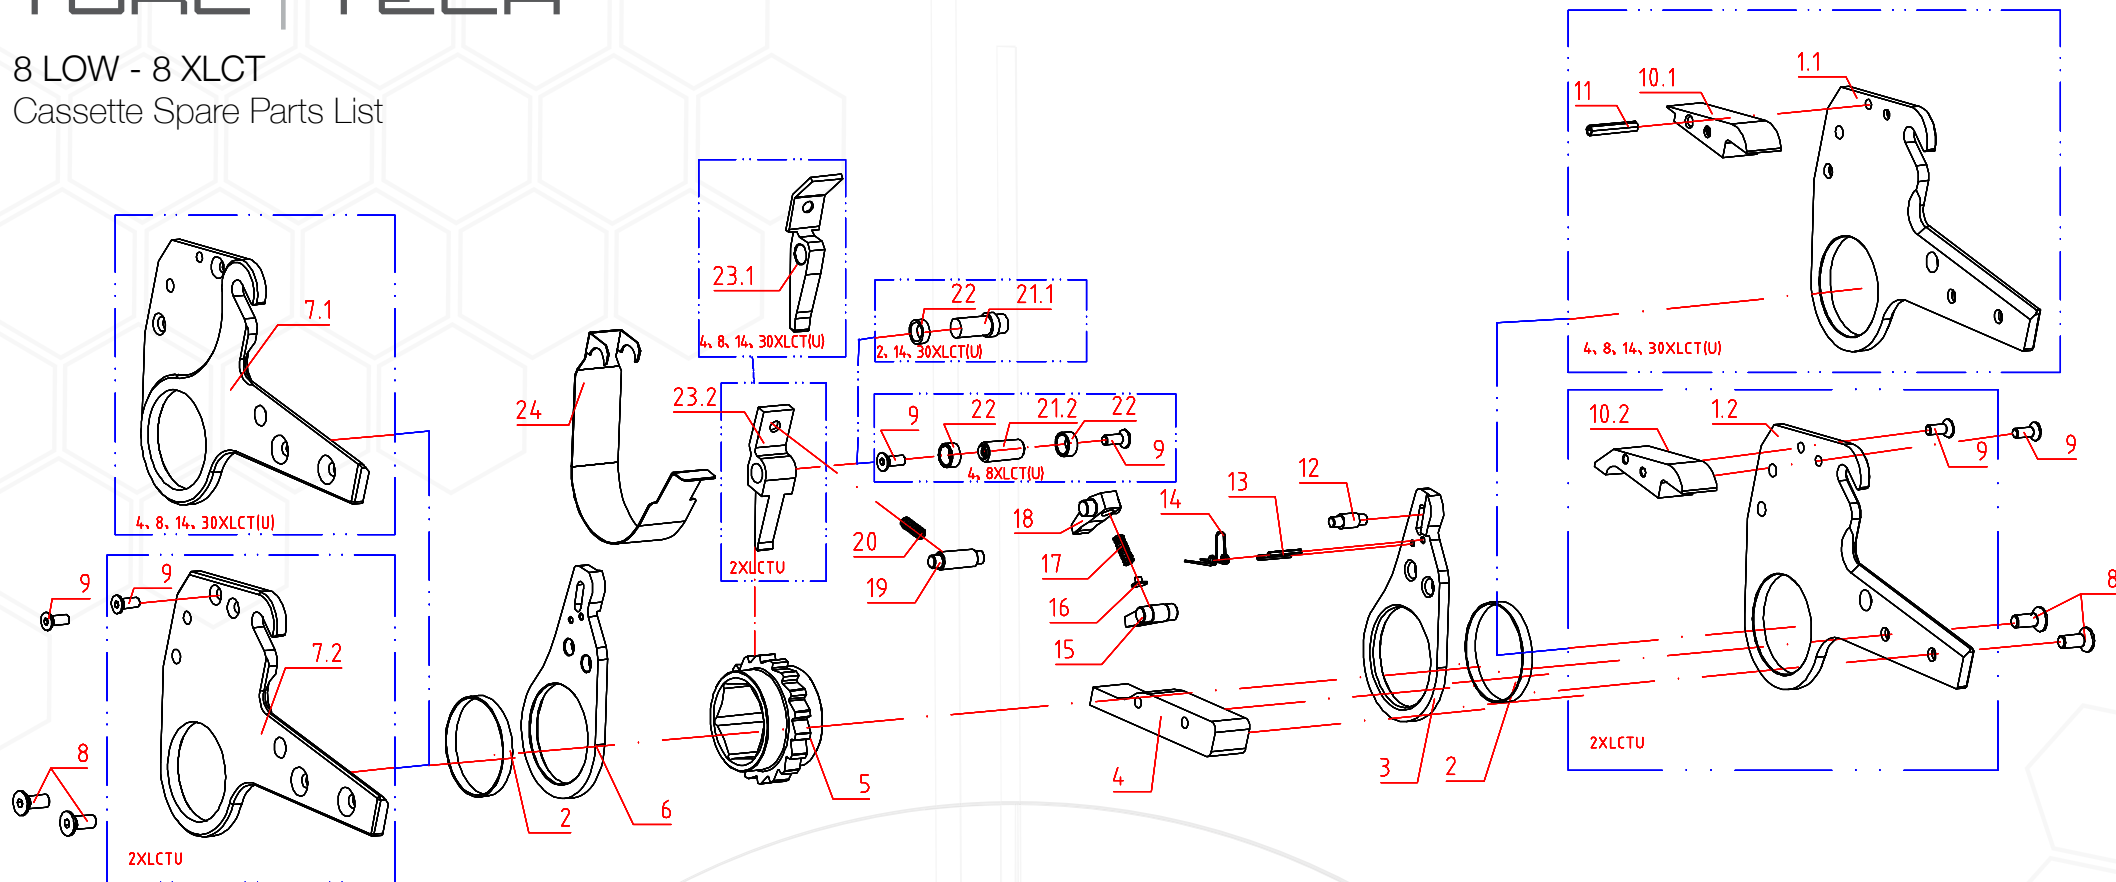

8 LOW - 8 XLCT

Cassette Spare Parts List

Part No	Description	Qty.
SP8LC-01.1	RIGHT SIDE PLATE	1
SP8LC-02	BRASS BUSHING	2
SP8LC-03	LEFT DRIVE PLATE	1
SP8LC-04	REACTION BLOCK EXTENSION	1
SP8LC-05	HEX RATCHET	1
SP8LC-06	RIGHT DRIVE PLATE	1
SP8LC-07.1	LEFT SIDE PLATE	1
SP8LC-08	SCREW	4

Part No	Description	Qty.
SP8LC-09	SCREW	4
SP8LC-10.1	TOP SPACER	1
SP8LC-11	ROLL PIN	1
SP8LC-12	DRIVE PIN	1
SP8LC-13	ROLL PIN	2
SP8LC-14	DRIVE PIN SPRING	1
SP8LC-15	SECONDARY DRIVE PAWL	1
SP8LC-16	SPRING RING	1

Part No	Description	Qty.
SP8LC-17	TENSION SPRING	1
SP8LC-18	PRIMARY DRIVE PAWL	1
SP8LC-19	SPRING SPACER	1
SP8LC-20	TENSION SPRING	1
SP8LC-21.2	ROLL PIN	1
SP8LC-22	SPACER	1
SP8LC-23.1	REACTION PAWL	1
SP8LC-24	SCHROUD	1

Part No	Description	Qty.
SP8LP-14	SCREW	2
SP8LP-15	SCREW WITH SPRING	2
SP8LP-16	SHORT LINK PIN	2
SP8LP-17	RING	1
SP8LP-18	SWIVEL	1